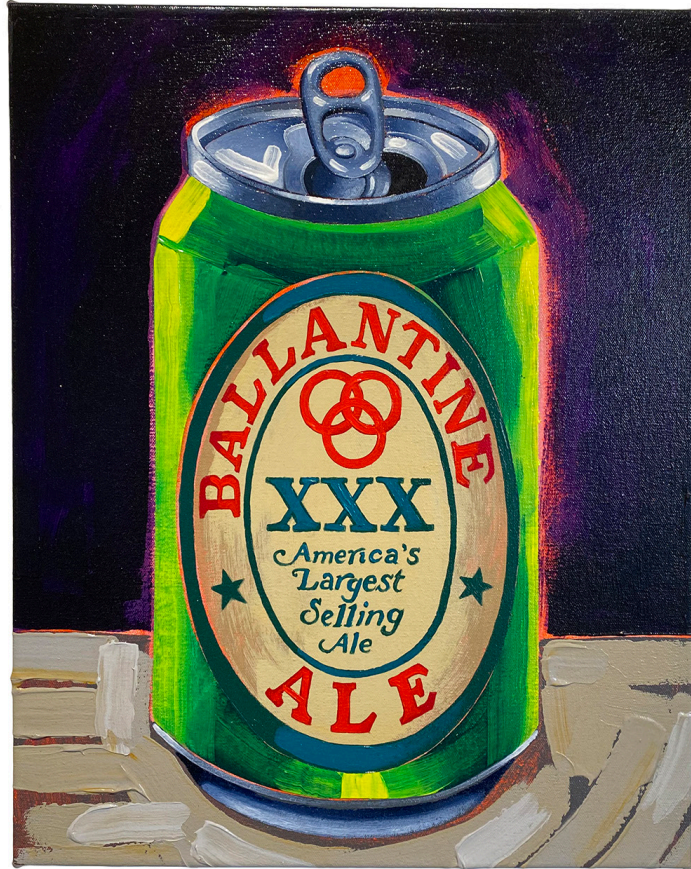

\$1,200

my pet ram info@mypetram.com | mypetram.com | 805.637.1424

Patrick Quinn

BEER 2047

Airbrush and acrylic on linen

16 x 20 in

\$2,000

my pet ram info@mypetram.com | mypetram.com | 805.637.1424