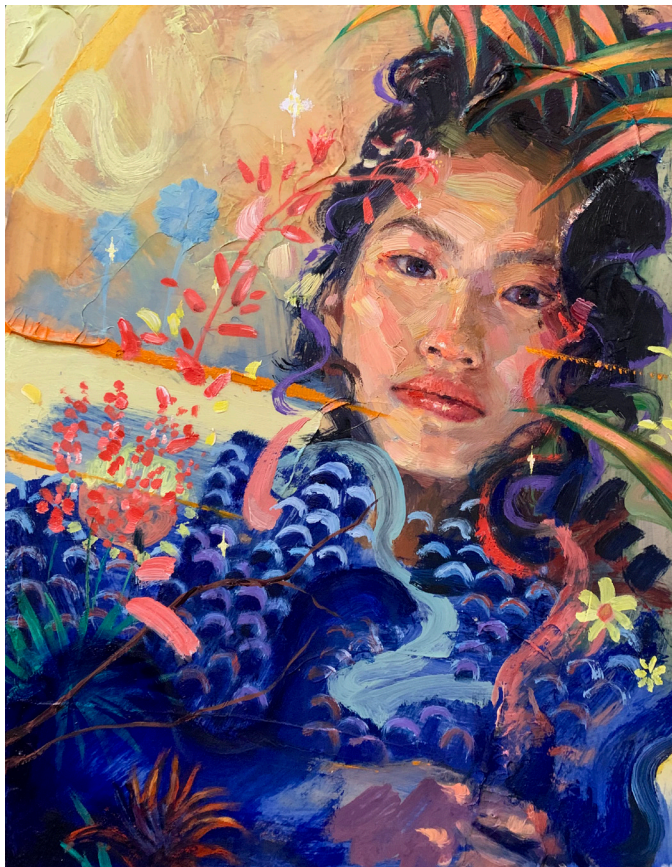

Seth Becker
Ogling Giraffe
Oil on panel
11 x 14 inches
\$850

Michelle Huang

Wonderland

Oil on canvas

14 x 11 inches

\$5,000

my pet ram info@mypetram.com | mypetram.com | 805.637.1424

Michelle Huang