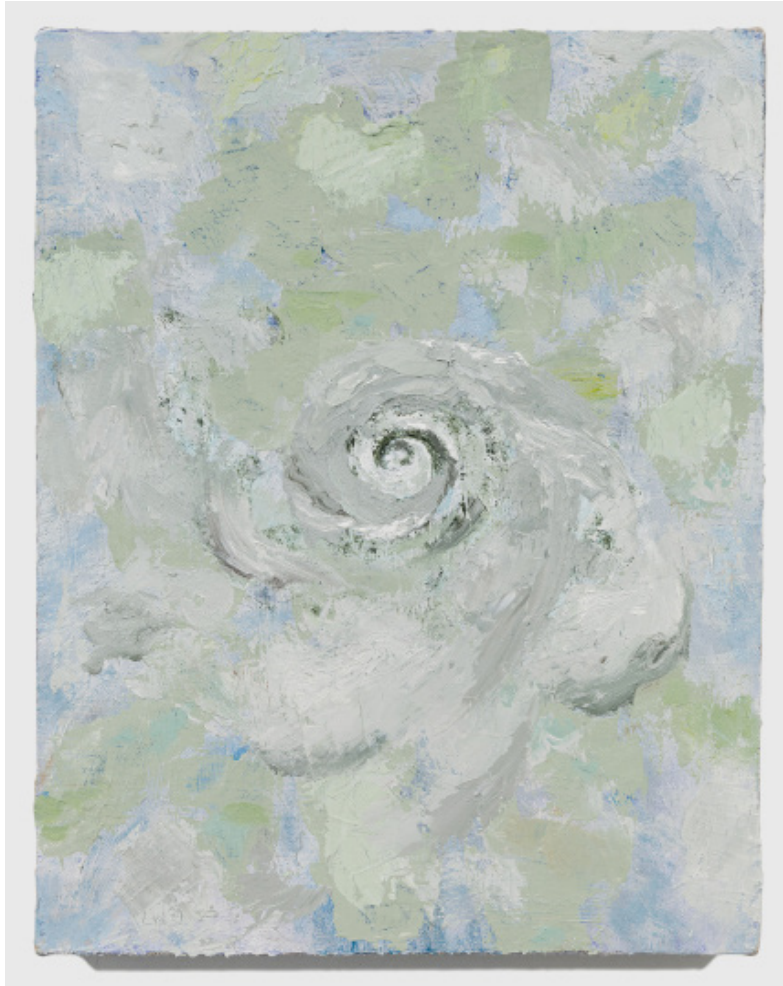

Lumin Wakoa

Wind

Oil on linen

14 x 11 inches

$2,100

my pet ram info@mypetram.com | mypetram.com | 805.637.1424