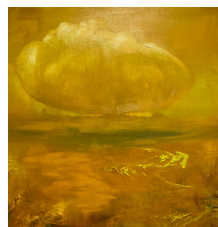

my pet ram

Conor Fagan: *What The Heck?*

Pile, 2020
Correction pencil on board
40 x 30 in
\$3,000

Menhir, 2018
Acrylic on canvas
31 x 44 in
\$3,500

Collection, 2021
Correction pencil on board
40 x 30 in
\$3,000

Sepulcher, 2020
Oil on canvas
21.5 x 20.5 in
\$1,500

Advent, 2018
Oil on canvas
21.5 x 20.5 in
\$1,400

Sotapanna, 2020
Oil on canvas
30 x 40 in
\$2,000

Amaranthe Flows, 2018
Oil on canvas
14 x 12 in
\$1,100

Monolith, 2020
Oil on canvas
10.5 x 10.5 in
\$800

Darkhorse, 2018
Oil on canvas
23 x 23 in
\$1,750

Visitation, 2021
Oil on canvas
72 x 48 in
\$4,700

my pet ram

Conor Fagan: *What The Heck?*

Williwaw, 2020
Oil on canvas
14.5 x 20 in
\$1,200