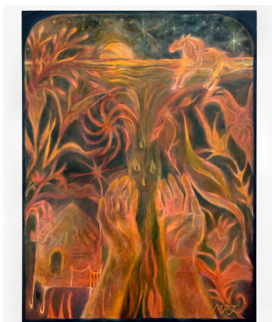

Golden Hour

Stephanie Guerrero, Cary Hulbet, Margaret Thompson

Margaret Thompson

Garden of Angels

Oil and wax on panel

24 x 18 inches

2022

\$2,400

Margaret Thompson

Moon Gold

Oil and wax on panel

24 x 18 inches

2022

\$2,400

Margaret Thompson

Neverland