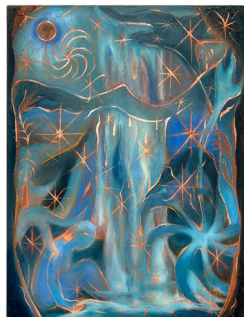

2022

\$3,400

Golden Hour

Stephanie Guerrero, Cary Hulbet, Margaret Thompson

Margaret Thompson

Sky Garden

Oil and wax on panel

50 x 40 inches

2022

\$5,000

Margaret Thompson

Pearl Dive

Oil and wax on canvas

38 x 27 inches

2022

\$3,800

Margaret Thompson

Journey to the Inner Mind

Oil and wax on copper

9 x 7 inches

2022

\$900

Margaret Thompson

In the Meadow Where the Creek Used to Rise

Oil on organic canvas

20 x 20 inches

2022

\$2,000

Golden Hour

Stephanie Guerrero, Cary Hulbert, Margaret Thompson

Cary Hulbert

The Flow of Things