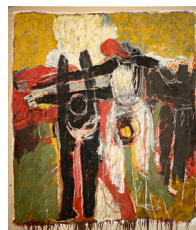

my pet ram

Hildy Maze: Heaven, Earth, Human

At The Roots Of Our Being,
2008
Mixed media on canvas
65 x 79 in
\$6,500

*Untitled (Figures with Blue,
Yellow and Pink)*, c.2007
Mixed media on canvas
62 x 67.5 in
\$7,000

*Untitled (Figures with Yellow,
Orange and Purple)*, c.2003
Mixed media on canvas
57 x 50 in
\$6,000

Someone Will Remember,
2003
Mixed media on canvas
54.5 x 57.5 in
\$6,000

Internal Traces, 2003
Mixed media on canvas
61 x 55.5 in
SOLD

*Untitled (Figures with Black,
Yellow, Red and Green)*, c.2013
Mixed media on canvas
64 x 55.5 in
\$6,000

*And She, The Earth, Cries
For Relief*, 2007
Mixed media on canvas
65.5 x 78 in
\$7,000