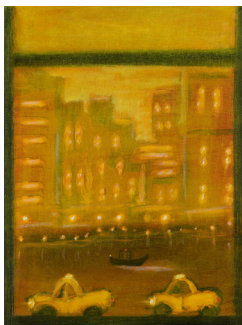

2022

\$3,500

Light Chasers Kathryn Lynch & Charlotte Lethbridge

Charlotte Lethbridge

The Sunburn
Acrylic on linen
18 x 18 inches
2022
\$3,000

Kathryn Lynch

Road
Oil on linen
14 x 11 inches
2022
\$3,500

Charlotte Lethbridge

Fish Lie
Acrylic on linen
22 x 18 inches
2022
\$3,000

Kathryn Lynch

City Light
Oil on linen
14 x 11 inches
2022
\$3,500