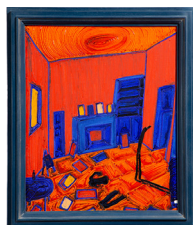

my pet ram

SKYE GWILLIAM: *POLKA DOT TRAMP*

Man in Blue Room, 2020
Oil on canvas
36 x 40 in
\$3,800

Standing Man, 2021
Watercolor on paper
15.75 x 12 in
\$1,500

The Matinee, 2020
Oil on canvas
22 x 38 in
\$3,500

Artist, 2021
Watercolor on paper
15.75 x 12 in
\$1,500

Gatsby, 2020
Oil on canvas
24 x 36 in
\$3,500

Easy Rider, 2021
Watercolor on paper
15.75 x 12 in
\$1,500

Man In A Room, 2020
Oil on canvas
28 x 33 in
\$3,500

Within Reach, 2021
Watercolor on paper
15.75 x 12 in
\$1,500

A Walk By The Old Mill, 2020
Oil on canvas
44 x 32 in
\$3,500

Felt, 2021
Watercolor on paper
15.75 x 12 in
\$1,500

Red Room, 2020
Oil on canvas
36 x 24 in
\$3,800