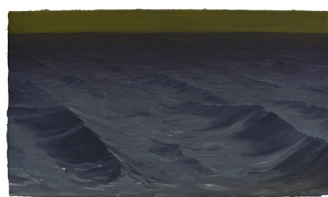

Sarah Schlesinger

L: *View From Widow's Walk (Study)*, 2022

R: *View From Sea (Study)*, 2022

Oil on panel

8 x 14 inches each

$1,300 each