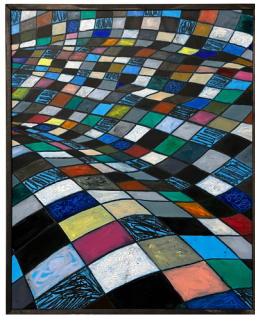

Double Up

July - August 2022

Nick Irzyk

Rout, 2022

Oil on canvas, artist's frame

20.5 x 16.5 inches

$2,000