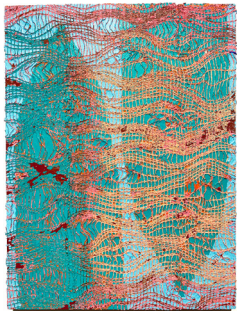

Double Up

July - August 2022

Merrick Adams

Sundown, Yellow Moon, 2022

36 x 48 inches

Acrylic on panel

\$6,500

Merrick Adams

Gulf Stream Blues, 2022

36 x 48 inches

Acrylic on panel

\$6,500

Merrick Adams

Turkey Tail, No. 1, 2021

12 x 16 inches

Acrylic on panel