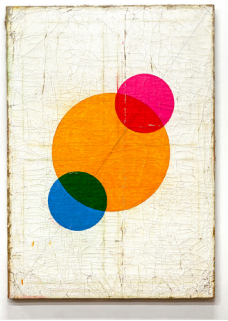

Oil on canvas, artist's frame

20.5 x 16.5 inches

\$2,000

Dan Levenson

Frankl Locher, 2017

Oil and graphite on lien

A0 format (47 x 33 inches)

\$9,000