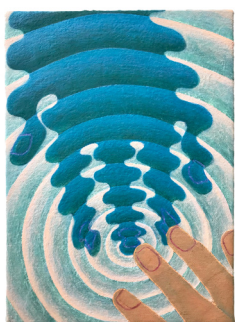

Framed: 52.5 x 41 x 2 inches

\$7,500

Giordanne Salley

Encounter, 2022

Oil on canvas over panel

8 x 6 inches

\$1,700

Giordanne Salley